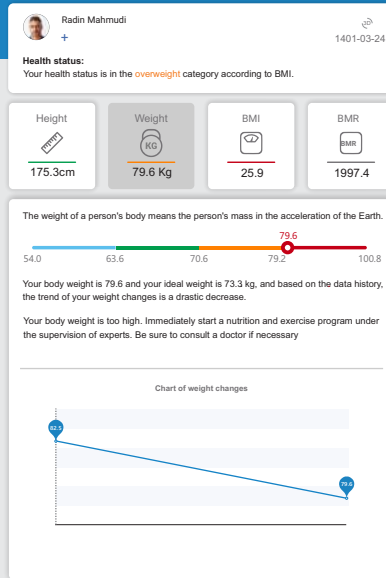

Anea Scale

Automatic portable stadiometer

Anea digital height and weight scale

Automatic portable stadiometer

Technical specification

Measurements	Height, weight and BMI
Height ranges	90 to 200 cm
Height Unit	Centimeters
Height accuracy	1 mm
Weight ranges	10 to 200 kg
Weight Unit	Kilograms
Weight accuracy	50 grams
Screen type	LCD
Calibration	Automatic
Measurements order	Weight then height
Mechanism	Sliding-down & foldable
Handheld device transport	Light and easy
Material	Aluminum, glass and ABS
Equipment wight	12.5 kg
Adaptor	Input: 220 v, Output: 12 v

Specifications of Anea digital height and weight scale

- Suitable for children and adults (2 years old and above)
- The possibility of creating a profile and accessing the previous history of using the device by scanning the QR code
- LCD display with the ability to simultaneously display height, weight and BMI (body mass index)
- Accurate measurement of height by touch bar with ergonomic design and accurate weight measurement sensor
- Sliding and folding system for easy handling
- Connect to Anea scanner via Bluetooth
- Very light with easy installation

Steps to work with Anea's digital height and weight measuring device

- Placement on the scale
- Carrying out weighing operations
- Height measurement automatically
- Display height, weight and BMI on the screen
- Reporting by scanning the QR code of the display and registering in the Anea Cloud system

Anea Cloud Software

Anea Cloud system

- Unlimited storage of performed analysis
- Show the health status of the person
- Chart of height, weight and BMI changes
- The ability to create a user profile
- Display BMI (body mass index)
- Weight display
- Display BMR (Basal Metabolism)
- Height display
- Body norm charts