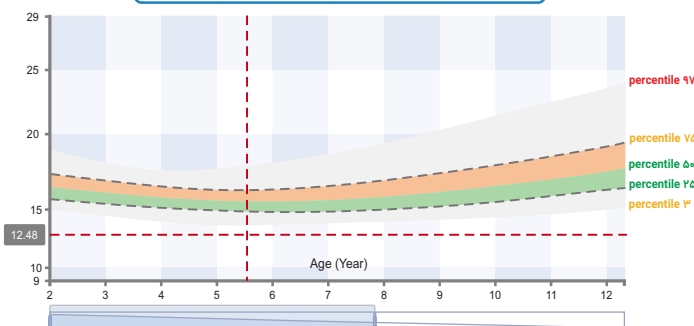

Anea Cloud Software

Anea Cloud system

- Unlimited storage of performed analysis
- Show the health status of the person
- Chart of height, weight and BMI changes
- The ability to create a user profile
- Display BMI (body mass index)
- Weight display
- Display BMR (Basal Metabolism)
- Height display
- Body norm charts

Different parts of the software

BMI (body mass index):

- Graph of individual BMI changes in different periods of time
- BMI display and analysis

Display weight:

- Analyzing the individual's weight and displaying the ideal weight
- Chart of weight changes

height display:

- Analysis of a person's height compared to other people of the same gender and age
- Chart of height changes

Show BMR

Growth Chart

Age range from 2 to 20 years

Display chart for growing ages