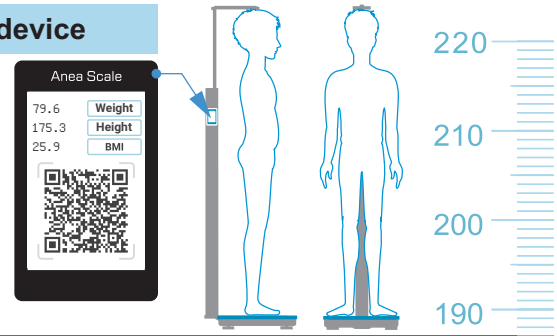

Anea Scale

Automatic portable stadiometer

Anea digital height and weight scale

Automatic portable stadiometer

Technical specification

Measurements	Height, weight and BMI
Height ranges	90 to 200 cm
Height Unit	Centimeters
Height accuracy	1 mm
Weight ranges	10 to 200 kg
Weight Unit	Kilograms
Weight accuracy	50 grams
Screen type	LCD
Calibration	Automatic
Measurements order	Weight then height
Mechanism	Sliding-down & foldable
Handheld device transport	Light and easy
Material	Aluminum, glass and ABS
Equipment wight	12.5 kg
Adaptor	Input: 220 v, Output: 12 v

Specifications of Anea digital height and weight scale

- Suitable for children and adults (2 years old and above)
- The possibility of creating a profile and accessing the previous history of using the device by scanning the QR code
- LCD display with the ability to simultaneously display height, weight and BMI (body mass index)
- Accurate measurement of height by touch bar with ergonomic design and accurate weight measurement sensor
- Sliding and folding system for easy handling
- Connect to Anea scanner via Bluetooth
- Very light with easy installation

Steps to work with Anea's digital height and weight measuring device

- Placement on the scale
- Carrying out weighing operations
- Height measurement automatically
- Display height, weight and BMI on the screen
- Reporting by scanning the QR code of the display and registering in the Anea Cloud system

height display:

- Analysis of a person's height compared to other people of the same gender and age
- Chart of height changes

Show BMR

Growth Chart

Age range from 2 to 20 years

Display chart for growing ages