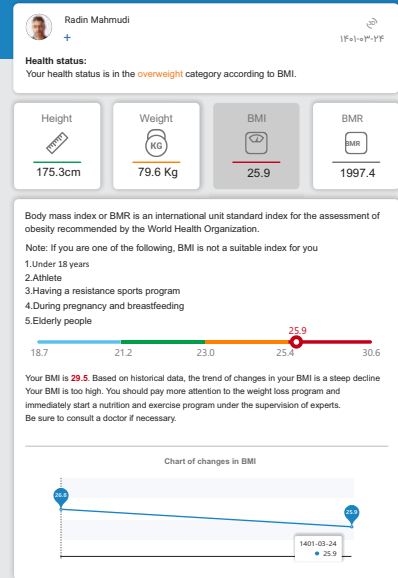

Anea Scale

Automatic portable stadiometer

Anea digital height and weight scale

Automatic portable stadiometer

Technical specification

Measurements	Height, weight and BMI
Height ranges	90 to 200 cm
Height Unit	Centimeters
Height accuracy	1 mm
Weight ranges	10 to 200 kg
Weight Unit	Kilograms
Weight accuracy	50 grams
Screen type	LCD
Calibration	Automatic
Measurements order	Weight then height
Mechanism	Sliding-down & foldable
Handheld device transport	Light and easy
Material	Aluminum, glass and ABS
Equipment wight	12.5 kg
Adaptor	Input: 220 v, Output: 12 v

Specifications of Anea digital height and weight scale

- Suitable for children and adults (2 years old and above)
- The possibility of creating a profile and accessing the previous history of using the device by scanning the QR code
- LCD display with the ability to simultaneously display height, weight and BMI (body mass index)
- Accurate measurement of height by touch bar with ergonomic design and accurate weight measurement sensor
- Sliding and folding system for easy handling
- Connect to Anea scanner via Bluetooth
- Very light with easy installation

Steps to work with Anea's digital height and weight measuring device

- Placement on the scale
- Carrying out weighing operations
- Height measurement automatically
- Display height, weight and BMI on the screen
- Reporting by scanning the QR code of the display and registering in the Anea Cloud system

Anea Cloud Software

Anea Cloud system

- Unlimited storage of performed analysis
- Show the health status of the person
- Chart of height, weight and BMI changes
- The ability to create a user profile
- Display BMI (body mass index)
- Weight display
- Display BMR (Basal Metabolism)
- Height display
- Body norm charts