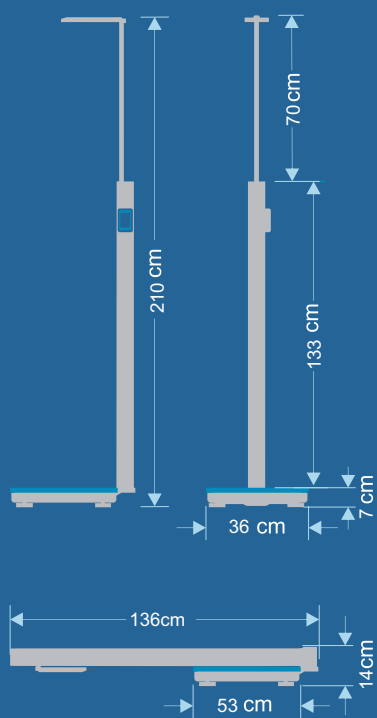

Anea Scale

Automatic portable stadiometer

Anea digital height and weight scale

Automatic portable stadiometer

Technical specification

Measurements	Height, weight and BMI
Height ranges	90 to 200 cm
Height Unit	Centimeters
Height accuracy	1 mm
Weight ranges	10 to 200 kg
Weight Unit	Kilograms
Weight accuracy	50 grams
Screen type	LCD
Calibration	Automatic
Measurements order	Weight then height
Mechanism	Sliding-down & foldable
Handheld device transport	Light and easy
Material	Aluminum, glass and ABS
Equipment wight	12.5 kg
Adaptor	Input: 220 v, Output: 12 v

Specifications of Anea digital height and weight scale

- Suitable for children and adults (2 years old and above)
- The possibility of creating a profile and accessing the previous history of using the device by scanning the QR code
- LCD display with the ability to simultaneously display height, weight and BMI (body mass index)
- Accurate measurement of height by touch bar with ergonomic design and accurate weight measurement sensor
- Sliding and folding system for easy handling
- Connect to Anea scanner via Bluetooth
- Very light with easy installation

Steps to work with Anea's digital height and weight measuring device

- Placement on the scale
- Carrying out weighing operations
- Height measurement automatically
- Display height, weight and BMI on the screen
- Reporting by scanning the QR code of the display and registering in the Anea Cloud system

height display:

- Analysis of a person's height compared to other people of the same gender and age
- Chart of height changes

Show BMR

Growth Chart

Age range from 2 to 20 years

Display chart for growing ages