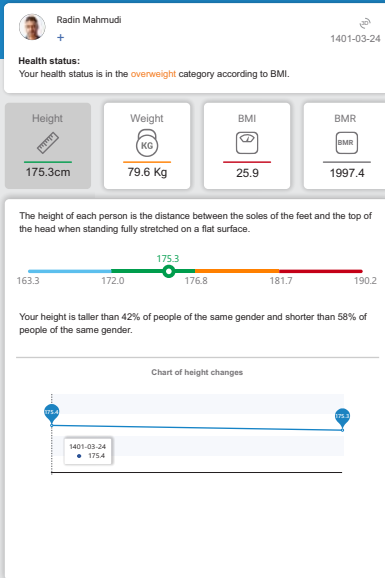

Anea Cloud system

- Unlimited storage of performed analysis
- Show the health status of the person
- Chart of height, weight and BMI changes
- The ability to create a user profile
- Display BMI (body mass index)
- Weight display
- Display BMR (Basal Metabolism)
- Height display
- Body norm charts

Different parts of the software

BMI (body mass index):

- Graph of individual BMI changes in different periods of time
- BMI display and analysis

Display weight:

- Analyzing the individual's weight and displaying the ideal weight
- Chart of weight changes

height display:

- Analysis of a person's height compared to other people of the same gender and age
- Chart of height changes