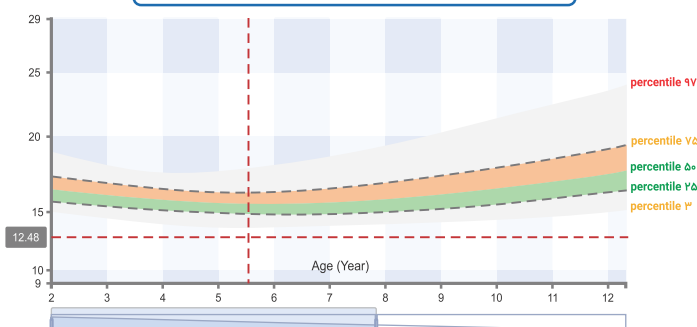

Specifications of Anea digital height and weight scale

- Suitable for children and adults (2years old and above)
- The possibility of creating a profile and accessing the previous history of using the device by scanning the QR code
- LCD display with the ability to simultaneously display height, weight and BMI (body mass index)
- Accurate measurement of height by touch bar with ergonomic design and accurate weight measurement sensor
- Sliding and folding system for easy handling
- Connect to Anea scanner via Bluetooth
- Very light with easy installation

Anea Cloud Software

Anea Cloud system

- Unlimited storage of performed analysis
- Show the health status of the person
- Chart of height, weight and BMI changes
- The ability to create a user profile
- Display BMI (body mass index)
- Weight display
- Display BMR (Basal Metabolism)
- Height display
- Body norm charts

Different parts of the software

BMI (body mass index):

- Graph of individual BMI changes in different periods of time
- BMI display and analysis

Display weight:

- Analyzing the individual's weight and displaying the ideal weight
- Chart of weight changes

height display:

- Analysis of a person's height compared to other people of the same gender and age
- Chart of height changes

Show BMR

Growth Chart

Age range from 2 to 20 years

Display chart for growing ages