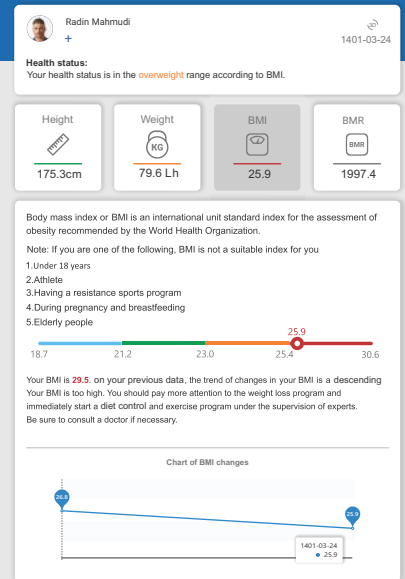

Specifications of Anea digital height and weight scale

- Suitable for children and adults (2years old and above)
- The possibility of creating a profile and accessing the previous history of using the device by scanning the QR code
- LCD display with the ability to simultaneously display height, weight and BMI (body mass index)
- Accurate measurement of height by touch bar with ergonomic design and accurate weight measurement sensor
- Sliding and folding system for easy handling
- Connect to Anea scanner via Bluetooth
- Very light with easy installation

Steps to work with Anea's digital height and weight measuring device

Placement on the scale

Carrying out weighing operations

Height measurement automatically

Display height, weight and BMI on the screen

Reporting by scanning the QR code of the display and registering in the Anea Cloud system

Anea Cloud Software

Anea Cloud system

- Unlimited storage of performed analysis
- Show the health status of the person
- Chart of height, weight and BMI changes
- The ability to create a user profile
- Display BMI (body mass index)
- Weight display
- Display BMR (Basal Metabolism)
- Height display
- Body norm charts

Different parts of the software

BMI (body mass index):

- Graph of individual BMI changes in different periods of time
- BMI display and analysis

Display weight:

- Analyzing the individual's weight and displaying the ideal weight
- Chart of weight changes