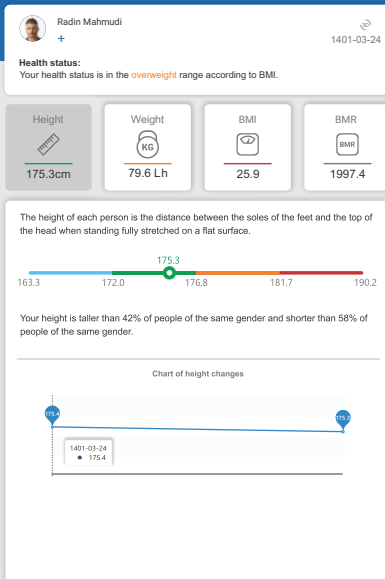

Anea Scale

Automatic portable stadiometer

Anea digital height and weight scale

Technical specification	
Measurements	Height, weight and BMI
Height ranges	90 to 200 cm
Height Unit	Centimeters
Height accuracy	1 mm
Weight ranges	10 to 200 kg
Weight Unit	Kilograms
Weight accuracy	50 grams
Screen type	LCD
Calibration	Automatic
Measurements order	Weight then height
Mechanism	Sliding-down & foldable
Handheld device transport	Light and easy
Material	Aluminum, glass and ABS
Equipment wight	12.5 kg
Adaptor	Input: 220 v, Output: 12 v

Specifications of Anea digital height and weight scale

- Suitable for children and adults (2years old and above)
- The possibility of creating a profile and accessing the previous history of using the device by scanning the QR code
- LCD display with the ability to simultaneously display height, weight and BMI (body mass index)
- Accurate measurement of height by touch bar with ergonomic design and accurate weight measurement sensor
- Sliding and folding system for easy handling
- Connect to Anea scanner via Bluetooth
- Very light with easy installation

Steps to work with Anea's digital height and weight measuring device

Placement on the scale

Carrying out weighing operations

Height measurement automatically

Display height, weight and BMI on the screen

Reporting by scanning the QR code of the display and registering in the Anea Cloud system

Anea Cloud Software

Anea Cloud system

- Unlimited storage of performed analysis
- Show the health status of the person
- Chart of height, weight and BMI changes
- The ability to create a user profile
- Display BMI (body mass index)
- Weight display
- Display BMR (Basal Metabolism)
- Height display
- Body norm charts