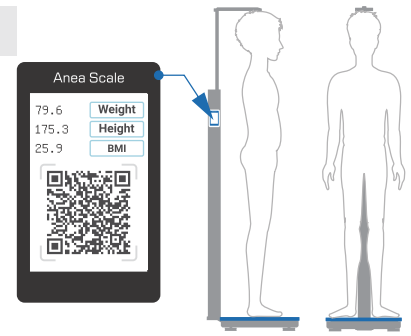

Anea Scale

Automatic portable stadiometer

Anea digital height and weight scale

Technical specification	
Measurements	Height, weight and BMI
Height ranges	90 to 200 cm
Height Unit	Centimeters
Height accuracy	1 mm
Weight ranges	10 to 200 kg
Weight Unit	Kilograms
Weight accuracy	50 grams
Screen type	LCD
Calibration	Automatic
Measurements order	Weight then height
Mechanism	Sliding-down & foldable
Handheld device transport	Light and easy
Material	Aluminum, glass and ABS
Equipment wight	12.5 kg
Adaptor	Input: 220 v, Output: 12 v

Specifications of Anea digital height and weight scale

- Suitable for children and adults (2years old and above)
- The possibility of creating a profile and accessing the previous history of using the device by scanning the QR code
- LCD display with the ability to simultaneously display height, weight and BMI (body mass index)
- Accurate measurement of height by touch bar with ergonomic design and accurate weight measurement sensor
- Sliding and folding system for easy handling
- Connect to Anea scanner via Bluetooth
- Very light with easy installation

Steps to work with Anea's digital height and weight measuring device

Placement on the scale

Carrying out weighing operations

Height measurement automatically

Display height, weight and BMI on the screen

Reporting by scanning the QR code of the display and registering in the Anea Cloud system

Anea Cloud Software

Anea Cloud system

- Unlimited storage of performed analysis
- Show the health status of the person
- Chart of height, weight and BMI changes
- The ability to create a user profile
- Display BMI (body mass index)
- Weight display
- Display BMR (Basal Metabolism)
- Height display
- Body norm charts