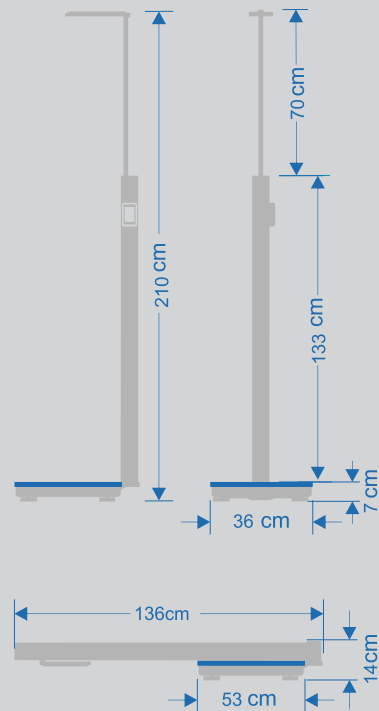

Anea Scale

Automatic portable stadiometer

Anea digital height and weight scale

Technical specification	
Measurements	Height, weight and BMI
Height ranges	90 to 200 cm
Height Unit	Centimeters
Height accuracy	1 mm
Weight ranges	10 to 200 kg
Weight Unit	Kilograms
Weight accuracy	50 grams
Screen type	LCD
Calibration	Automatic
Measurements order	Weight then height
Mechanism	Sliding-down & foldable
Handheld device transport	Light and easy
Material	Aluminum, glass and ABS
Equipment wight	12.5 kg
Adaptor	Input: 220 v, Output: 12 v

Specifications of Anea digital height and weight scale

- Suitable for children and adults (2years old and above)
- The possibility of creating a profile and accessing the previous history of using the device by scanning the QR code
- LCD display with the ability to simultaneously display height, weight and BMI (body mass index)
- Accurate measurement of height by touch bar with ergonomic design and accurate weight measurement sensor
- Sliding and folding system for easy handling
- Connect to Anea scanner via Bluetooth
- Very light with easy installation

Steps to work with Anea's digital height and weight measuring device

Placement on the scale

Carrying out weighing operations

Height measurement automatically

Display height, weight and BMI on the screen

Reporting by scanning the QR code of the display and registering in the Anea Cloud system

height display:

- Analysis of a person's height compared to other people of the same gender and age
- Chart of height changes

Show BMR

Growth Chart

Age range from 2 to 20 years

Display chart for growing ages