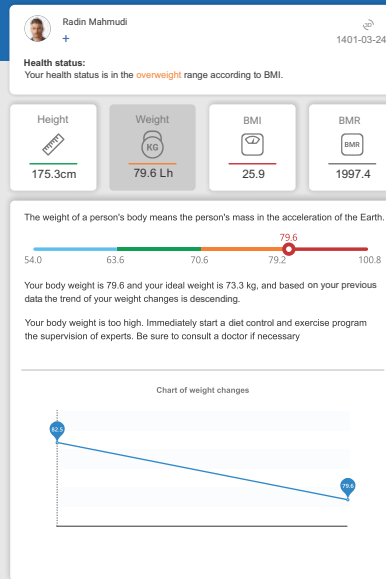

Specifications of Anea digital height and weight scale

- Suitable for children and adults (2years old and above)
- The possibility of creating a profile and accessing the previous history of using the device by scanning the QR code
- LCD display with the ability to simultaneously display height, weight and BMI (body mass index)
- Accurate measurement of height by touch bar with ergonomic design and accurate weight measurement sensor
- Sliding and folding system for easy handling
- Connect to Anea scanner via Bluetooth
- Very light with easy installation

Steps to work with Anea's digital height and weight measuring device

Placement on the scale

Carrying out weighing operations

Height measurement automatically

Display height, weight and BMI on the screen

Reporting by scanning the QR code of the display and registering in the Anea Cloud system

Anea Cloud Software

Anea Cloud system

- Unlimited storage of performed analysis
- Show the health status of the person
- Chart of height, weight and BMI changes
- The ability to create a user profile
- Display BMI (body mass index)
- Weight display
- Display BMR (Basal Metabolism)
- Height display
- Body norm charts

Different parts of the software

BMI (body mass index):

- Graph of individual BMI changes in different periods of time
- BMI display and analysis

Display weight:

- Analyzing the individual's weight and displaying the ideal weight
- Chart of weight changes